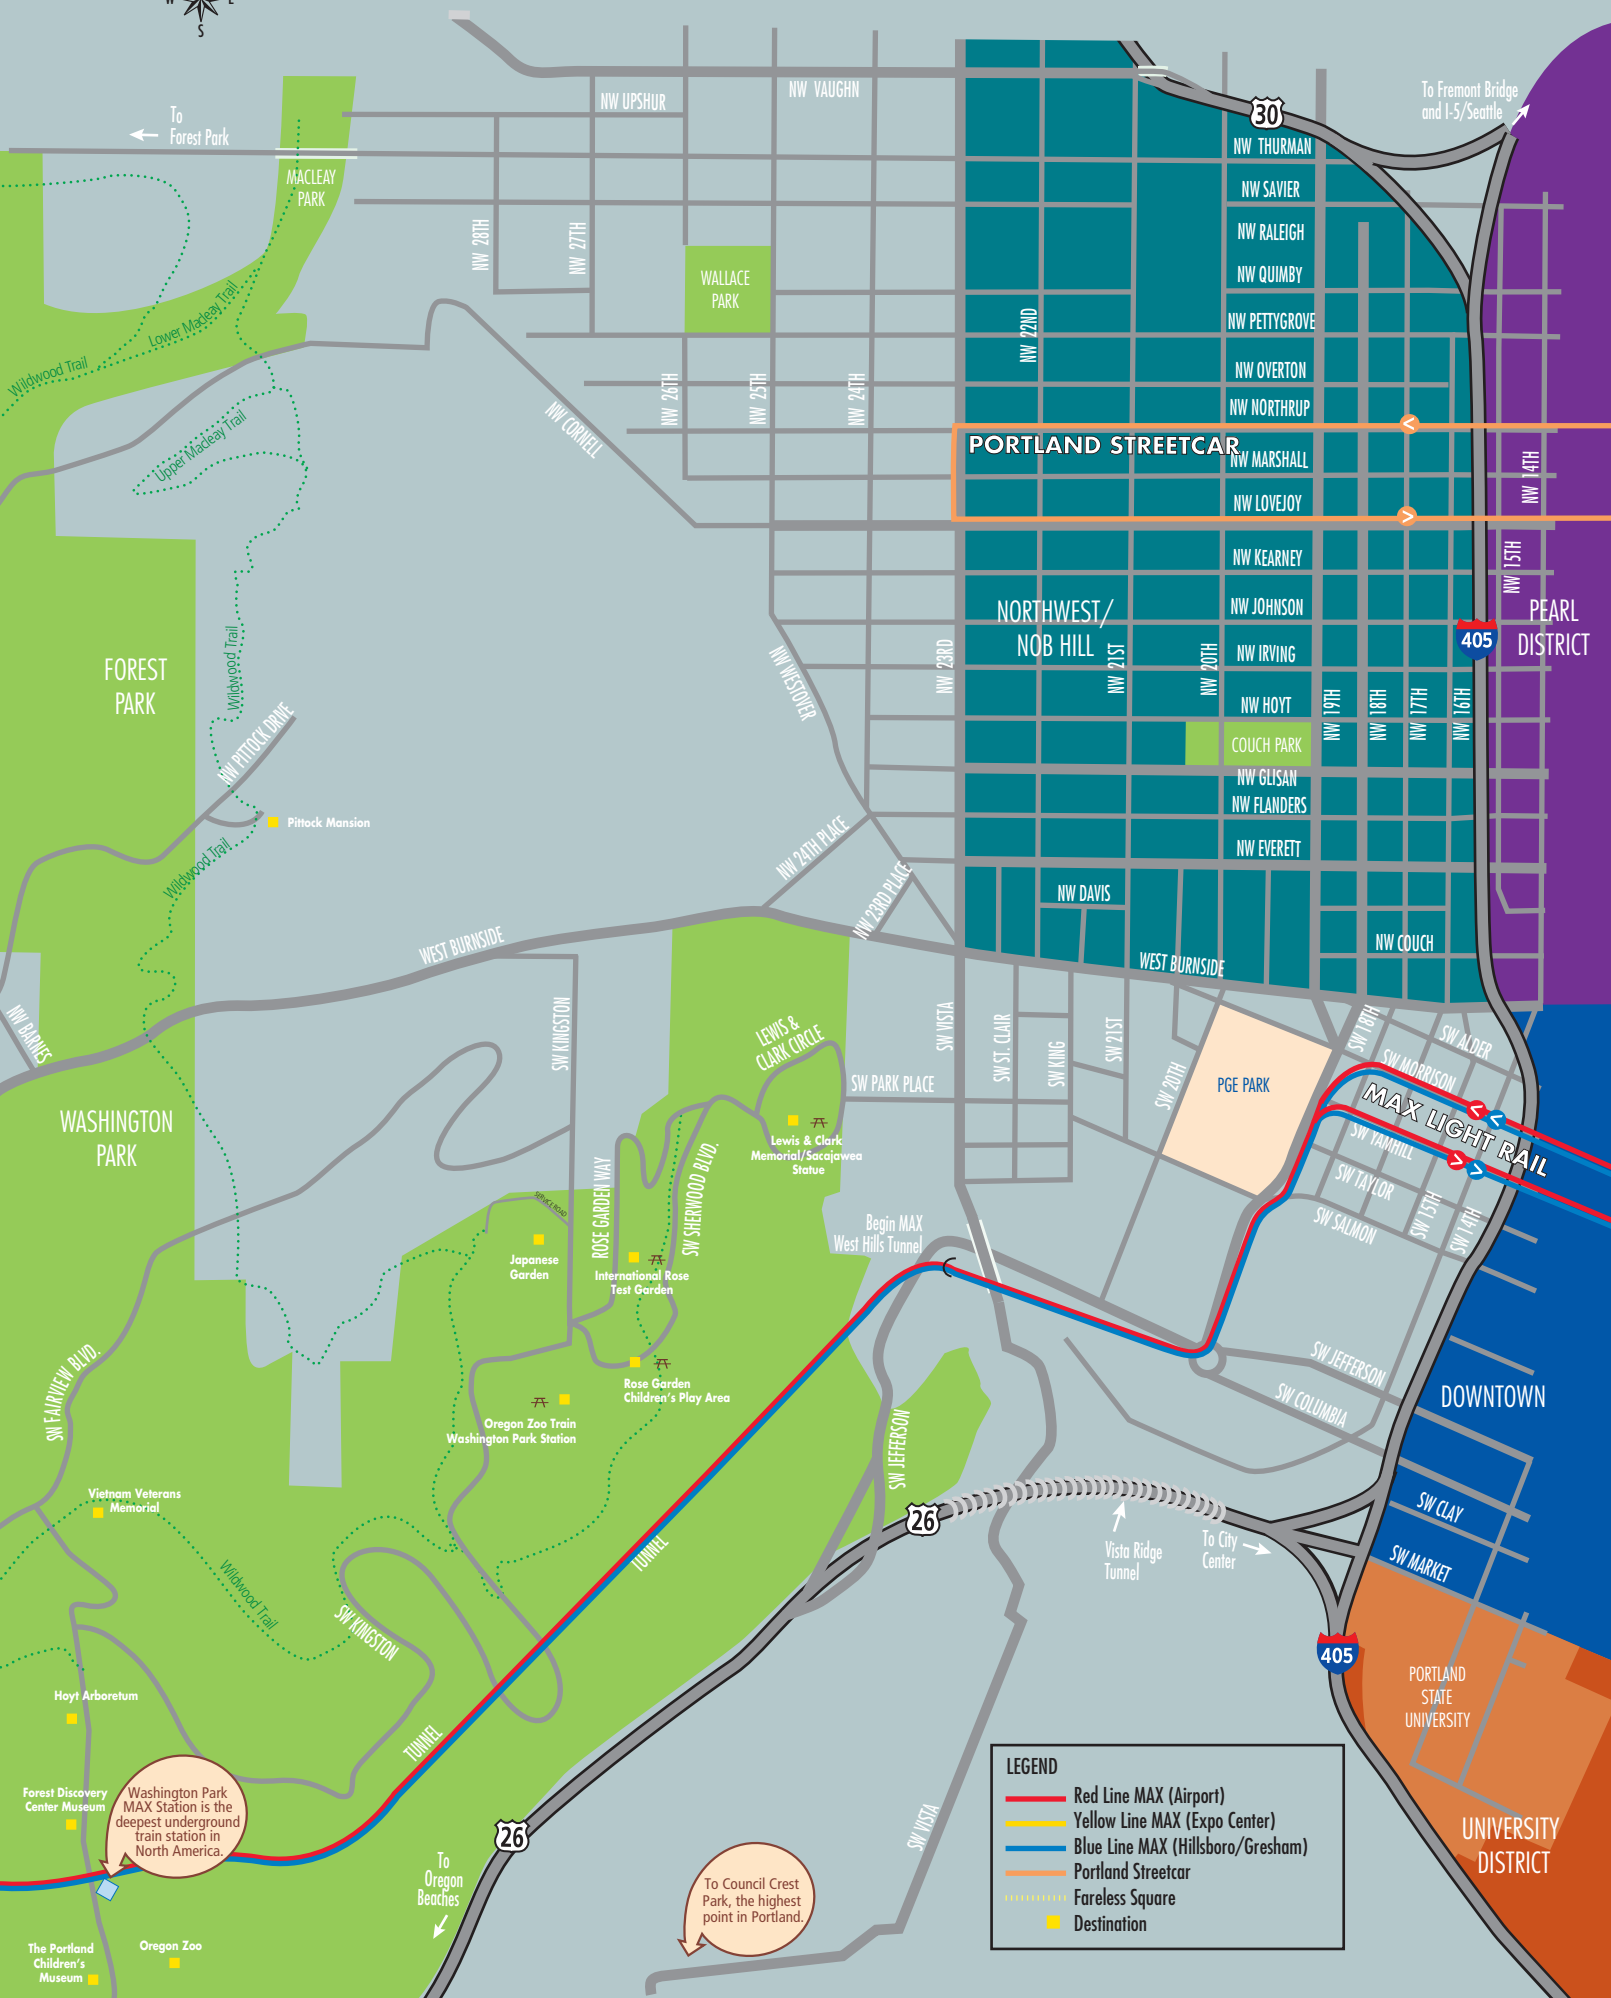

# NORTHWEST PORTLAND & WASHINGTON PARK

**LEGEND**

- Red Line MAX (Airport)
- Yellow Line MAX (Expo Center)
- Blue Line MAX (Hillsboro/Gresham)
- Portland Streetcar
- - - Fareless Square
- Destination

Washington Park MAX Station is the deepest underground train station in North America.

To Council Crest Park, the highest point in Portland.

To Oregon Beaches

To Fremont Bridge and I-5/Seattle

To Forest Park

PEARL DISTRICT

MAX LIGHT RAIL

DOWNTOWN

PORTLAND STATE UNIVERSITY

UNIVERSITY DISTRICT

26

30

405

26

405