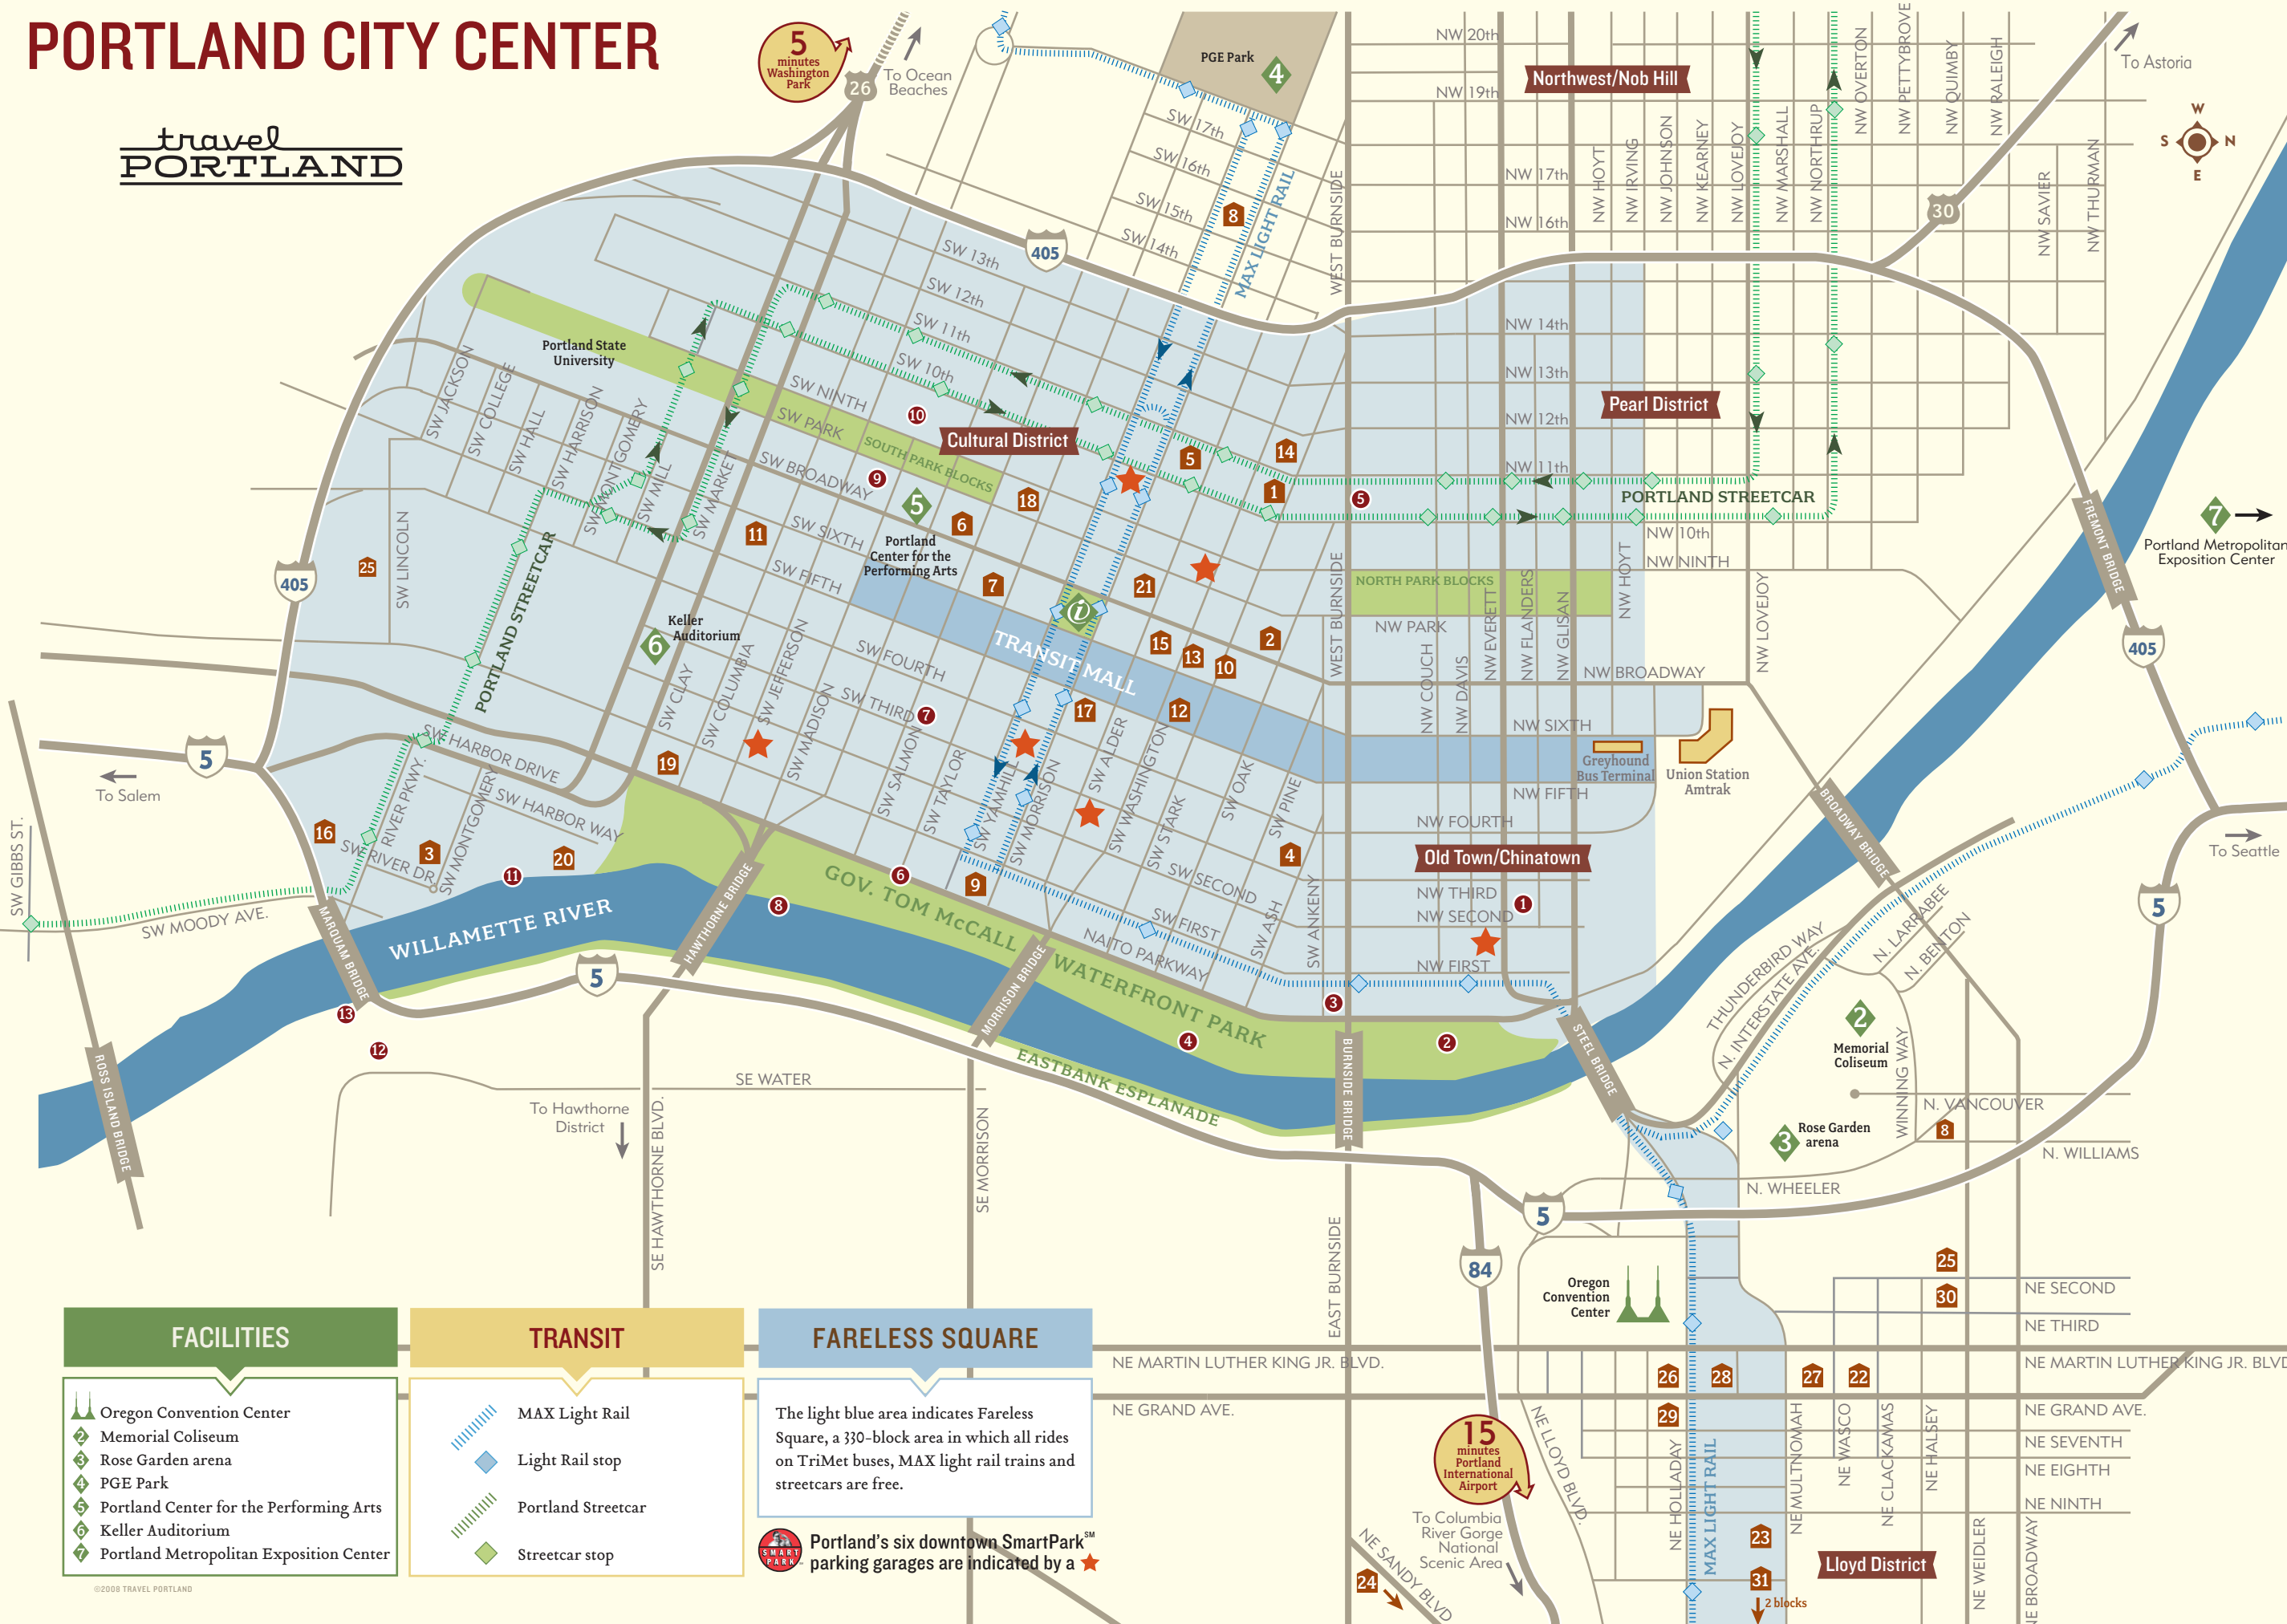

PORTLAND CITY CENTER

travel
PORTLAND

HOTELS

- DOWNTOWN AND LLOYD CENTER**
- Ace Hotel Portland
 - The Benson Hotel
 - Downtown Value Inn
 - Embassy Suites Portland Downtown
 - The Governor Hotel
 - The Heathman Hotel
 - Hilton Portland & Executive Tower
 - Hotel deLuxe
 - Hotel Fifty
 - Hotel Lucia
 - Hotel Modera
 - Hotel Monaco Portland
 - Hotel Vintage Plaza
 - The Mark Spencer Hotel
 - Marriott City Center
 - Marriott Residence Inn
Portland Downtown at RiverPlace
 - The Nines
 - The Paramount Hotel
 - Portland Marriott Downtown Waterfront
 - RiverPlace Hotel
 - The Westin Portland
 - Courtyard by Marriott Portland
Downtown/Lloyd Center
 - Doubletree Hotel & Executive Meeting
Center Portland – Lloyd Center
 - Executive Lodge
 - Holiday Inn Portland
Downtown/Convention Center
 - Inn at the Convention Center
 - La Quinta Inn
– Portland Convention Center
 - Red Lion Hotel Portland
– Convention Center
 - Shilo Inn – Portland Convention Center
 - Shilo Inn – Portland/Rose Garden
 - Marriott Residence Inn
– Portland Downtown/Lloyd Center

ATTRACTIONS

- Travel Portland Information Center, located in Pioneer Courthouse Square**
- Portland Classical Chinese Garden
 - Japanese American Historical Plaza
 - Portland Saturday Market
 - Oregon Maritime Center & Museum
 - Powell's City of Books
 - Mill Ends Park
 - Oregon Sports Hall of Fame
 - Portland Spirit
 - Oregon Historical Society
 - Portland Art Museum
 - RiverPlace Marina
 - Oregon Museum of Science & Industry (OMSI)
 - Willamette Jetboat Excursions

- ### FACILITIES
- Oregon Convention Center
 - Memorial Coliseum
 - Rose Garden arena
 - PGE Park
 - Portland Center for the Performing Arts
 - Keller Auditorium
 - Portland Metropolitan Exposition Center

- ### TRANSIT
- MAX Light Rail
 - Light Rail stop
 - Portland Streetcar
 - Streetcar stop

FARELESS SQUARE

The light blue area indicates Fareless Square, a 330-block area in which all rides on TriMet buses, MAX light rail trains and streetcars are free.